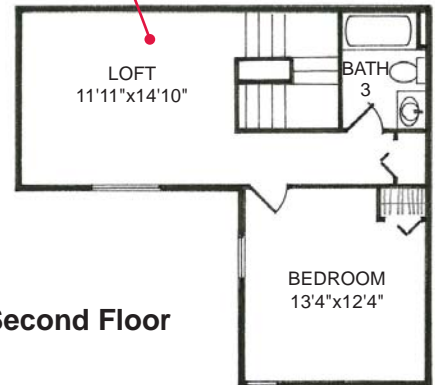

fresco

By The Green Company

Residence Four

2,327 sq. ft.
 2 bedrooms + loft
 3 baths
 den/study

A graceful welcome to the private realm of the master suite.

The courtyard comes equipped with fresh air and sunshine – standard.

Enjoy the big island – truly the heart of the home.

This home is like Residence Two, only with an upstairs.

Main Floor

Second Floor