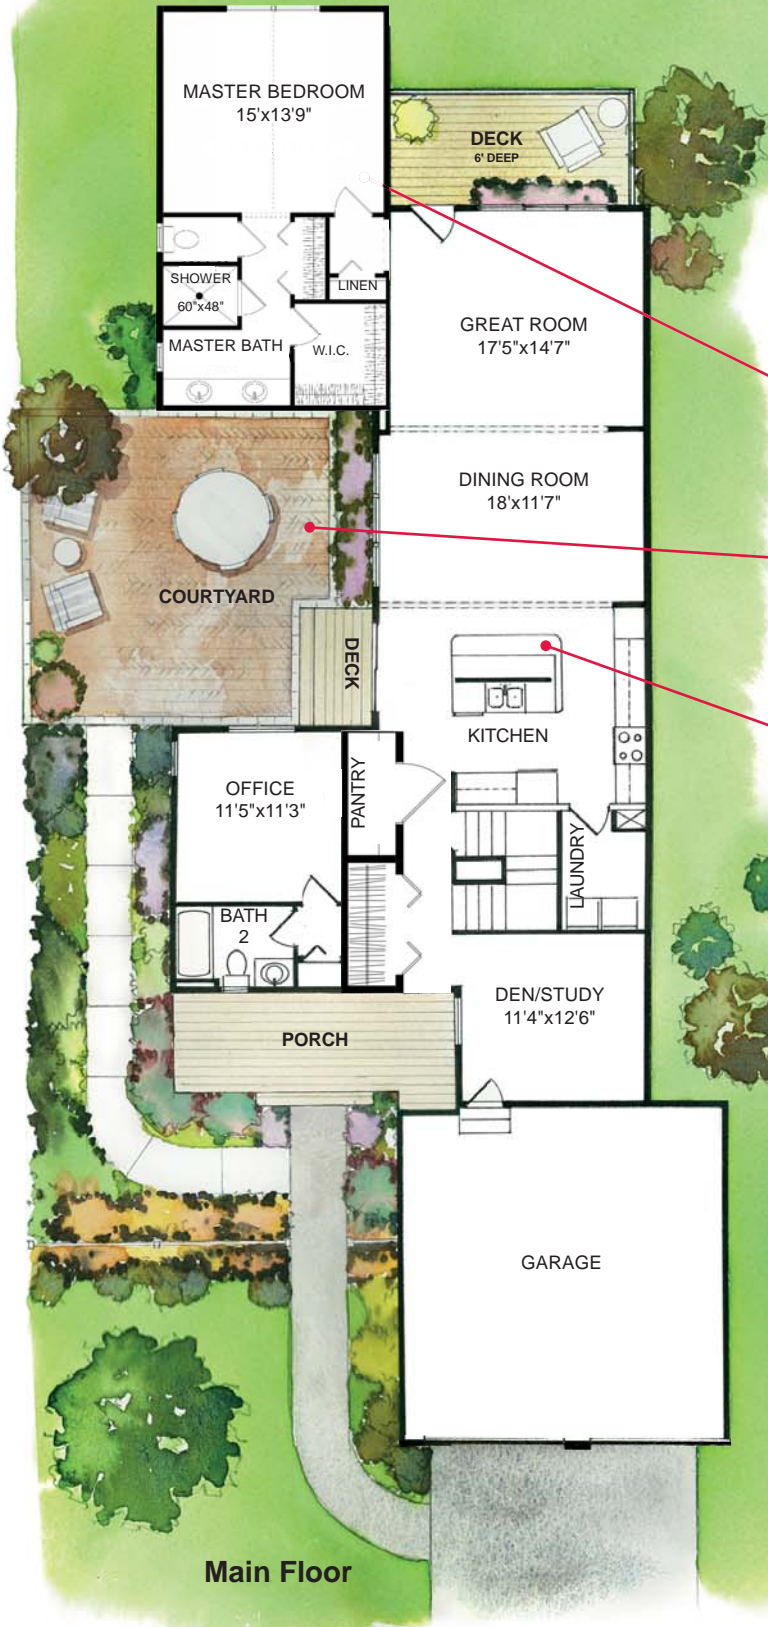

fresco

By The Green Company

Residence Four

2,327 sq. ft.
 2 bedrooms + loft
 3 baths
 den/study

A graceful welcome to the private realm of the master suite.

The courtyard comes equipped with fresh air and sunshine – standard.

Enjoy the big island – truly the heart of the home.

This home is like Residence Two, only with an upstairs.

Main Floor

Second Floor